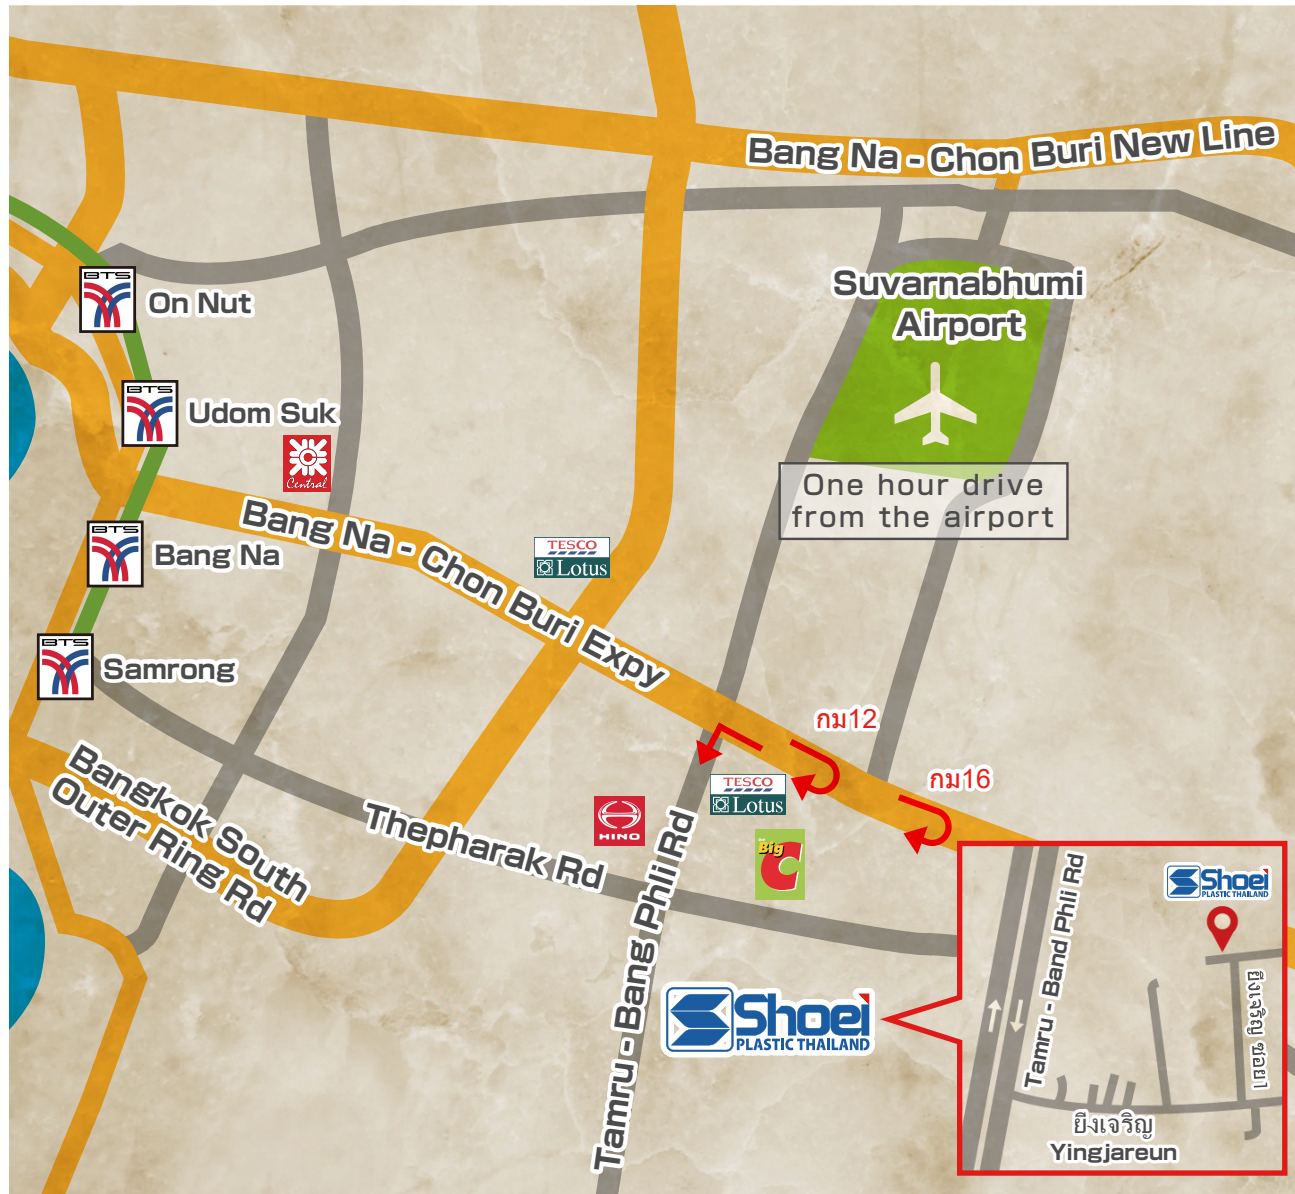

Access to Shoei Plastic

By car

From Suvarnabhumi Airport

Drive south until you hit Bang Na-Chon Buri express and turn left there. Make U-turn at 12K or 16K and Drive toward Bangkok. Make left at Tamru-Bang Phli Road. After you pass over the bridge, make left again at Yingjareun. Go straight and make left at the first soi, and then you will find our factory.

From Bangkok

Take Bang Na-Chon buri express and make U-turn at 12K. After passing by Tesco Lotus, make left at Tamru-Bang Phli Road. After you pass over the bridge, make left again at Yingjareun. Go straight and make left at the first soi, and then you will find our factory.

888/228 Moo19 UnitZ14 T.Bangpleeyai, A.Bangplee,
Samutprakarn, 10540, Thailand

บริษัท โชเอะ พลาสติก (ไทยแลนด์) จำกัด
888/228 หมู่ที่19 ยูนิตโซน14 ต.บางพลีใหญ่

+662-174-7325

GPS 13.575733, 100.699919

Google Map